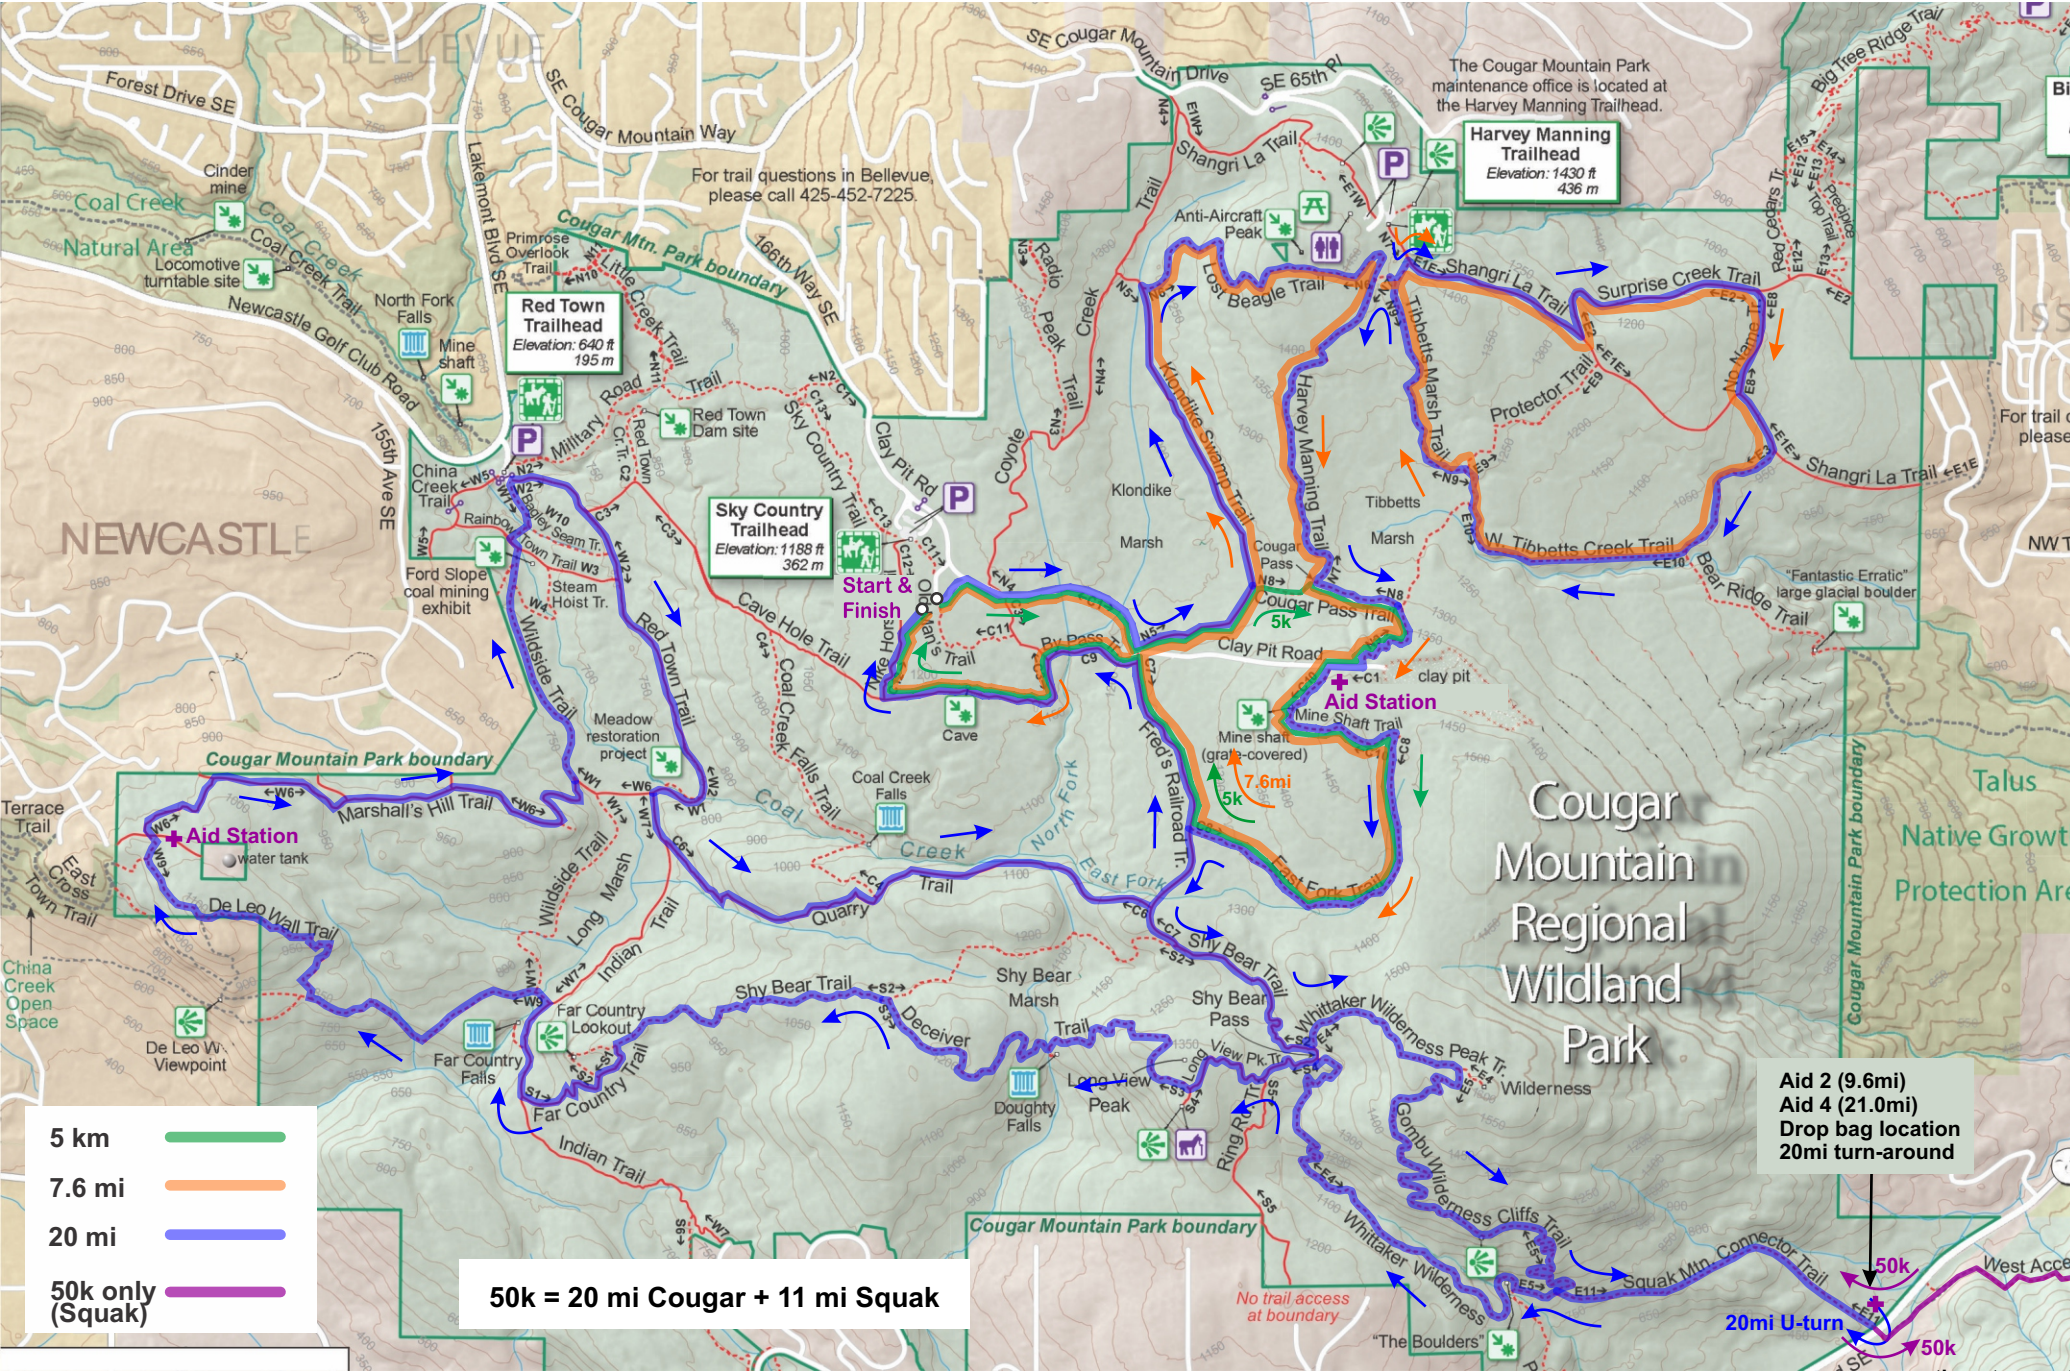

5 km, 7.6 mi,  
20 mi (19.5 mi) & 50k races

**OCTOBER**

- 5 km —
- 7.6 mi —
- 20 mi —
- 50k only (Squak) —

50k = 20 mi Cougar + 11 mi Squak

Aid 2 (9.6mi)  
Aid 4 (21.0mi)  
Drop bag location  
20mi turn-around

COUGAR MOUNTAIN TRAIL RUN  
S E R I E S

5 km, 7.6 mi,  
20 mi (19.5 mi) & 50k races